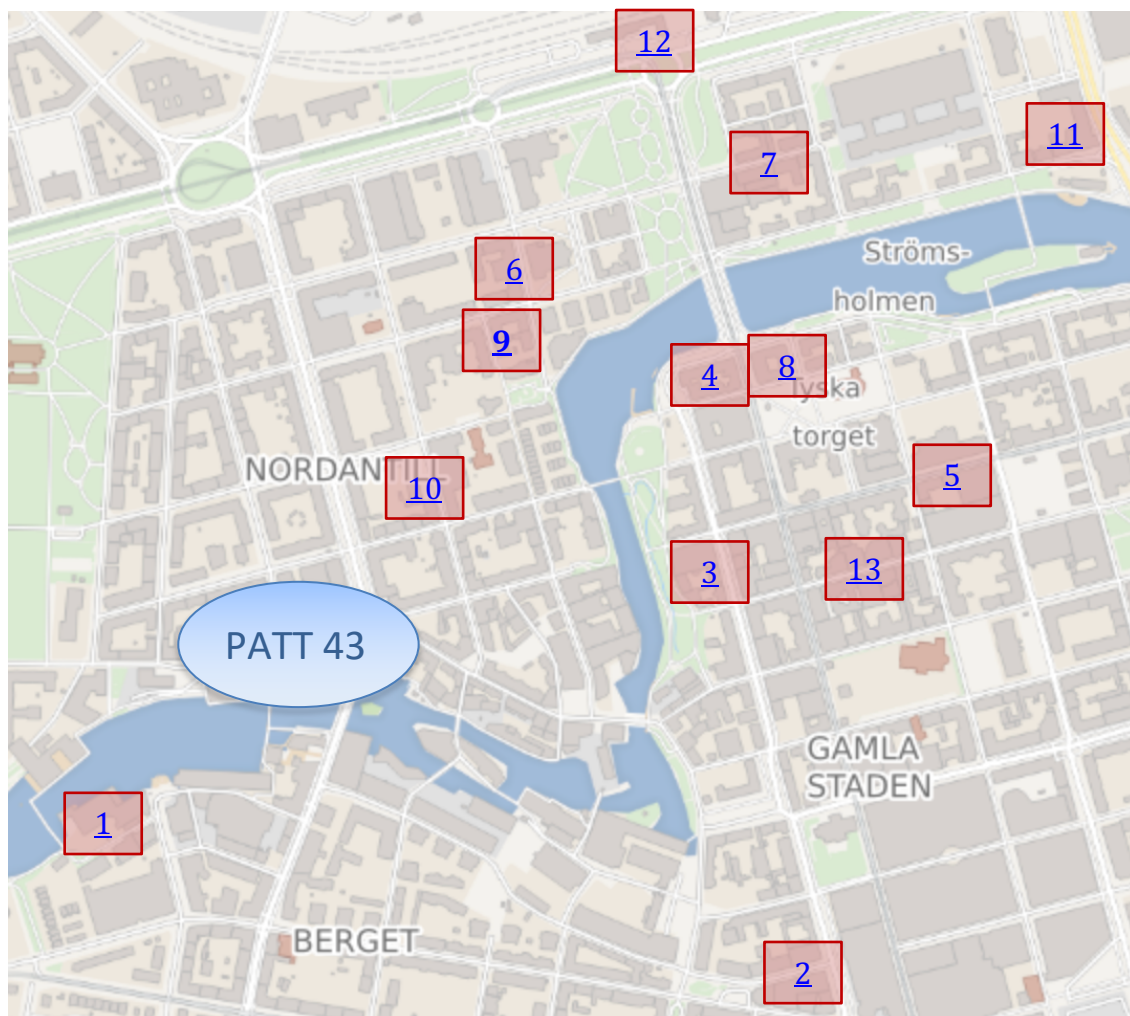

Accommodation in Norrköping PATT 43

Within a radius of approximately max (15)-20 minutes walk

Participants will need to book their own accommodation. Campus Norrköping is centrally located, and there is a wide range of hotels and hostels within a 15-minute walk ([link to Google Maps](#)).

Here is a clickable map showing a selection of appropriate accommodation.

Accommodation

1. [Pronova Hotel & Hostel](#)
2. [Best Western Princess Hotel](#)
3. [Sure Hotel by Best Western Centric](#)
4. [Hotell Strand](#)
5. [Best Western Norrköping City](#)
6. [ProfilHotels President](#)
7. [Scandic Strömmen](#)
8. [Elite Grand Hotel Norrköping](#)
9. [Vattengrändens Vandrarhem & Hotel](#)
10. [Hotel Drott](#)
11. [Comfort Hotel](#)
12. [Central Station Hostel](#)
13. [The Lamp Hotel](#)